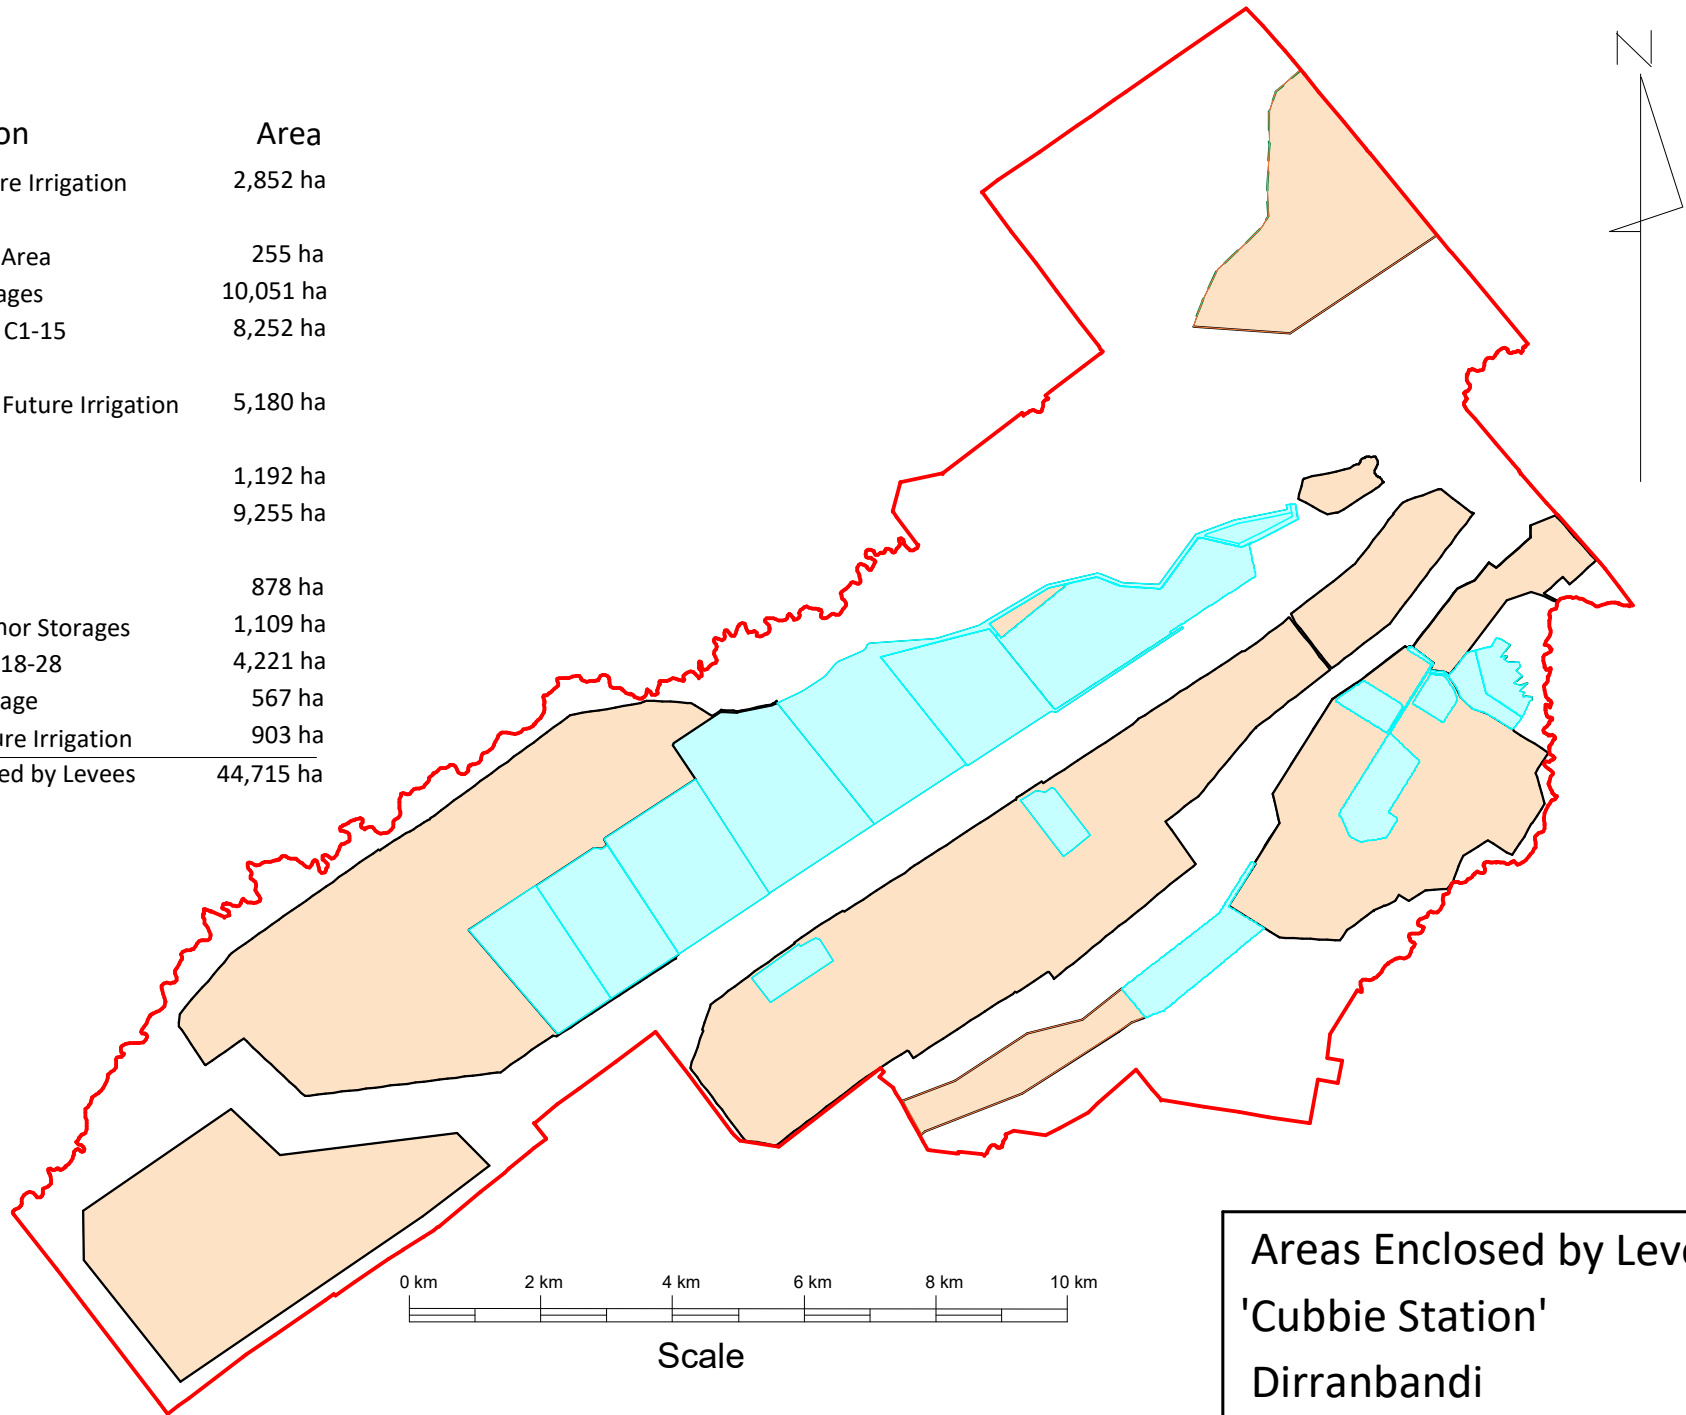

Description	Area
Culgoa Future Irrigation	2,852 ha
Homestead Area	255 ha
Culgoa Storages	10,051 ha
Fields U1-7, C1-15	8,252 ha
Woolerbilla Future Irrigation	5,180 ha
Fields 29-33	1,192 ha
Fields 34-62	9,255 ha
Fields 14-17	878 ha
Balonne Minor Storages	1,109 ha
Fields 1-13, 18-28	4,221 ha
Kirrima Storage	567 ha
Kirrima Future Irrigation	903 ha
Total Enclosed by Levees	44,715 ha

Areas Enclosed by Levees
'Cubie Station'
Dirranbandi
 17 July 2018